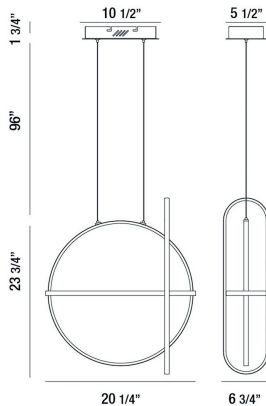

## BERKLEY, 20" ROUND CHANDELIER

### PRODUCT DETAILS

No.	:	37035-013
Product Color	:	MATTE BLACK
Product Material	:	METAL
Shade / Accent Material	:	ACRYLIC
Length	:	20.25"
Width	:	6.75"
Height	:	23.75"
Overall Height	:	121.5"
Weight	:	3.7lbs

### TECHNICAL DETAILS

Hanging Support Type	:	WIRE
Hanging Support Length	:	96"
Canopy / Backplate Length	:	10.5"
Canopy / Backplate Height	:	1.75"
Canopy / Backplate Width	:	5.5"
Location	:	DRY
Approval	:	
Title 24	:	Yes