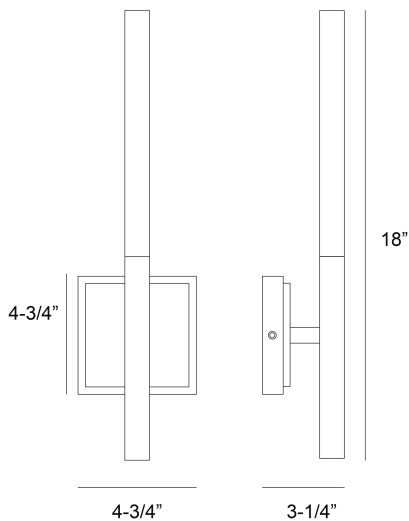

PROJECT INFORMATION

Job Name: Date: Category:

Comments: