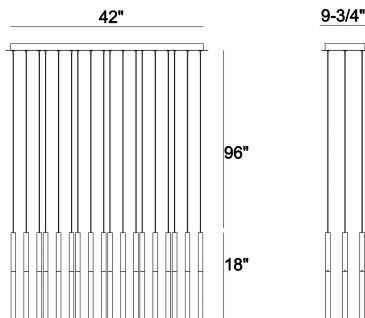

BENICIO, 18-LIGHT 42IN INTEGRATED LED CHANDELIER

OPTIONS AVAILABLE

ITEM NO.	FINISH	SHADE
46771-018	MATTE BLACK	CLEAR
46771-025	GOLD-BLACK MIX	CLEAR
46771-032	POLISHED NICKEL	CLEAR

PRODUCT DETAILS

No.	:	46771-025
Product Color	:	GOLD-BLACK MIX
Product Material	:	METAL
Shade / Accent Colour	:	CLEAR
Shade / Accent Material	:	GLASS
Length	:	42"
Width	:	9.75"
Height	:	18"
Overall Height	:	116"
Weight	:	43.4LBS
Shade Length	:	1"
Shade Width	:	1"
Shade Height	:	10.25"
Shade Diameter	:	6.7"

LIGHT SOURCE DETAILS

Number of Bulbs	:	18 / 18
Light Source	:	LED / LED
Light Source Type	:	LED / INTEGRATED LED
Input Voltage	:	/ V
Socket Type	:	/ INTEGRATED
Wattage	:	3.15 / 3.15W
Total Wattage	:	55 / 55W
Delivered Lumens	:	2136 / 2136LM
Kelvin	:	3000 / 3000K
CRI	:	90 / 90
Bulb Included	:	YES / YES
Dimmable	:	YES / YES

TECHNICAL DETAILS

Light Direction	:	DOWN
Hanging Support Type	:	AIRCRAFT CABLE
Canopy / Backplate Length	:	42"
Canopy / Backplate Height	:	1.5"
Canopy / Backplate Width	:	9.75"
IP Rating	:	IP44
Location	:	DRY
Beam Angle	:	360