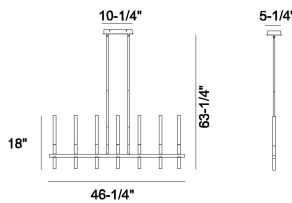

BENICIO, 7-LIGHT 46IN INTEGRATED LED LINEAR CHANDELIER

OPTIONS AVAILABLE

ITEM NO.	FINISH	SHADE
46476-012	MATTE BLACK	CLEAR
46476-029	POLISHED NICKEL	CLEAR
46476-036	BRUSHED GOLD	CLEAR

PRODUCT DETAILS

No.	:	46476-036
Product Color	:	BRUSHED GOLD
Product Material	:	STEEL+ALUMINUM
Shade / Accent Colour	:	CLEAR
Shade / Accent Material	:	GLASS
Length	:	46.25"
Width	:	5.25"
Height	:	18"
Overall Height	:	63.3"
Weight	:	17.6LBS
Shade Length	:	1"
Shade Width	:	1"
Shade Height	:	12.75"
Shade Diameter	:	4"

LIGHT SOURCE DETAILS

Number of Bulbs	:	7 / 7
Light Source	:	LED / LED
Light Source Type	:	INTEGRATED LED / LED
Input Voltage	:	120 / 120V
Bulb Voltage	:	120 / 120V
Socket Type	:	INTEGRATED / LED
Wattage	:	5.4 / 5.4W
Total Wattage	:	38 / 38W
Kelvin	:	3000 / 3000K
CRI	:	90 / 90
Bulb Included	:	YES / YES
Dimmable	:	YES / YES

TECHNICAL DETAILS

Light Direction	:	UP AND DOWN
Hanging Support Type	:	ROD
Hanging Support Length	:	57"
Rods Included	:	YES
Canopy / Backplate Length	:	10.25"
Canopy / Backplate Height	:	1.5"
Canopy / Backplate Width	:	5.25"
Driver	:	NOVBO
IP Rating	:	IP44
Beam Angle	:	360