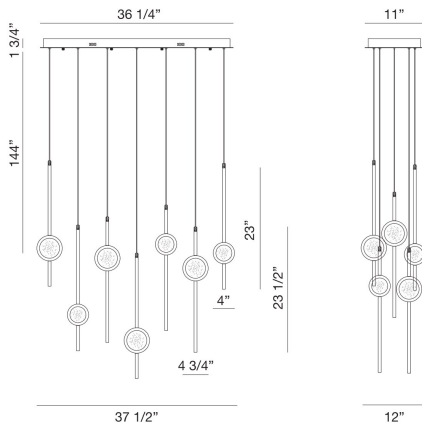

BARLETTA, 12 LT LED CHANDELIER

PRODUCT DETAILS

No.	:	39466-013
Product Color	:	BLACK ANODIZED ALUMINUM
Product Material	:	ALUMINUM
Shade / Accent Colour	:	BLACK
Shade / Accent Material	:	ALUMINUM
Length	:	37.5"
Width	:	12"
Height	:	23.5"
Weight	:	49lbs

LIGHT SOURCE DETAILS

Number of Bulbs	:	0 / 0
Light Source	:	/ LED
Light Source Type	:	/ INTEGRATED LED
Input Voltage	:	/ 120V
Bulb Voltage	:	120V
Socket Type	:	/ LED
Wattage	:	/ W
Total Wattage	:	68W
Initial Lumens	:	2750lm
Kelvin	:	3500K
CRI	:	90
Bulb Included	:	No / Yes
Dimmable	:	No / Yes

OPTIONS AVAILABLE

ITEM NO.	FINISH	SHADE
39466-013	BLACK ANODIZED ALUMINUM	BLACK
39466-020	BRASS ANODIZED ALUMINUM	BRASS
39466-037	BLACK ANODIZED ALUMINUM	BRASS

TECHNICAL DETAILS

Hanging Support Type	:	WIRE
Hanging Support Length	:	144"
Canopy / Backplate Length	:	36.25"
Canopy / Backplate Height	:	1.75"
Canopy / Backplate Width	:	11"