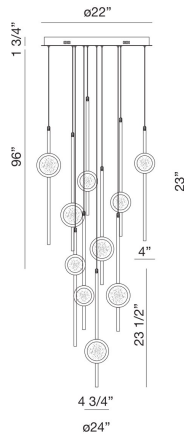

BARLETTA, 10 LT LED CHANDELIER

PRODUCT DETAILS

No.	:	39464-019
Product Color	:	BLACK ANODIZED ALUMINUM
Product Material	:	ALUMINUM
Shade / Accent Colour	:	BLACK
Shade / Accent Material	:	ALUMINUM
Diameter	:	24"
Height	:	23.5"
Weight	:	45lbs

LIGHT SOURCE DETAILS

Light Source Type	:	INTEGRATED LED
Input Voltage	:	120V
Bulb Voltage	:	120V
Socket Type	:	LED
Total Wattage	:	57W
Delivered Lumens	:	2300lm
Kelvin	:	3500K
CRI	:	90
Dimmable	:	Yes

OPTIONS AVAILABLE

ITEM NO.	FINISH	SHADE
39464-019	BLACK ANODIZED ALUMINUM	BLACK
39464-026	BRASS ANODIZED ALUMINUM	BRASS
39464-033	BLACK ANODIZED ALUMINUM	BRASS

TECHNICAL DETAILS

Hanging Support Type	:	WIRE
Hanging Support Length	:	96"
Canopy / Backplate Height	:	1.75"
Canopy / Backplate Dia.	:	22"