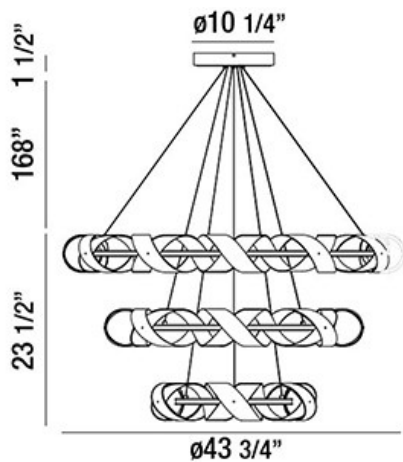

BANDERIA, 44" ROUND CHANDELIER

PRODUCT DETAILS

| | | |
|-------------------------|---|---------------|
| No. | : | 30082-014 |
| Product Color | : | BRONZE |
| Product Material | : | METAL |
| Shade / Accent Colour | : | BRONZE/GOLD |
| Shade / Accent Material | : | METAL RIBBONS |
| Diameter | : | 43.75" |
| Height | : | 23.5" |
| Overall Height | : | 193" |
| Weight | : | 27lbs |

LIGHT SOURCE DETAILS

| | | |
|-------------------|---|----------------|
| Light Source Type | : | INTEGRATED LED |
| Input Voltage | : | 120V |
| Bulb Voltage | : | 120V |
| Socket Type | : | LED |
| Total Wattage | : | 120W |
| Delivered Lumens | : | 3460lm |
| Kelvin | : | 3000K |
| CRI | : | 80+ |
| Dimmable | : | Yes |

OPTIONS AVAILABLE

| ITEM NO. | FINISH | SHADE |
|-----------|--------|-------------|
| 30082-014 | BRONZE | BRONZE/GOLD |

TECHNICAL DETAILS

| | | |
|---------------------------|---|---|
| Light Direction | : | Down |
| Hanging Support Type | : | AIRCRAFT CABLE |
| Hanging Support Length | : | 168" |
| Canopy / Backplate Height | : | 1.5" |
| Canopy / Backplate Dia. | : | 10.25" |
| Adjustable Lamp Head | : | No |
| Location | : | DRY |
| Approval | : |  |