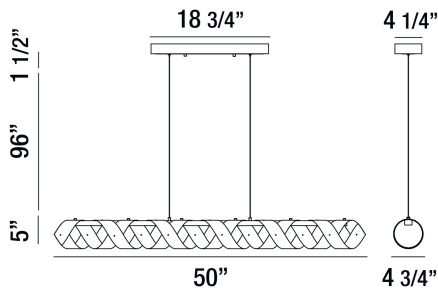

## BANDERIA, 50" LINEAR CHANDELIER

### PRODUCT DETAILS

No.	:	30083-011
Product Color	:	BRONZE
Product Material	:	METAL
Shade / Accent Colour	:	BRONZE/GOLD
Shade / Accent Material	:	METAL RIBBONS
Length	:	50"
Width	:	4.75"
Height	:	5"
Overall Height	:	102.5"
Weight	:	8lbs

### TECHNICAL DETAILS

Light Direction	:	Down
Hanging Support Type	:	AIRCRAFT CABLE
Hanging Support Length	:	96"
Canopy / Backplate Length	:	18.75"
Canopy / Backplate Height	:	1.5"
Canopy / Backplate Width	:	4.25"
Adjustable Lamp Head	:	No
Approval	:	