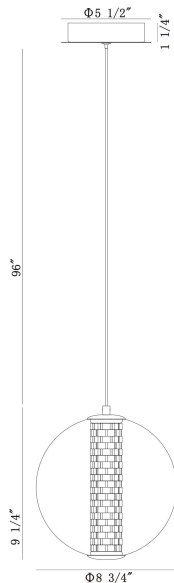

ATOMO, ATOMO, 1LT PD

PRODUCT DETAILS

No.	:	45735-011
Product Color	:	Chrome
Product Material	:	Iron
Shade / Accent Colour	:	Clear
Shade / Accent Material	:	Alu+Glass+Acrylic
Length	:	11.25"
Width	:	8.65625"
Diameter	:	8.75"
Height	:	9.25"
Overall Height	:	106.5"
Weight	:	3.1lbs
Shade Height	:	9.25"
Shade Diameter	:	8.75"

LIGHT SOURCE DETAILS

Number of Bulbs	:	1
Light Source	:	LED
Light Source Type	:	LED
Input Voltage	:	120V
Bulb Voltage	:	36V
Socket Type	:	LED
Wattage	:	7W
Total Wattage	:	11W
Delivered Lumens	:	179lm
Kelvin	:	3000K
CRI	:	90
Bulb Included	:	Yes
Dimmable	:	Yes

OPTIONS AVAILABLE

ITEM NO.	FINISH	SHADE
45735-011	Chrome	Clear
45735-023	Gold	smoke

TECHNICAL DETAILS

Light Direction	:	Up and Down
Hanging Support Type	:	AIRCRAFT CABLE
Hanging Support Length	:	96"
Canopy / Backplate Height	:	1.25"
Canopy / Backplate Dia.	:	5.5"
Location	:	Dry