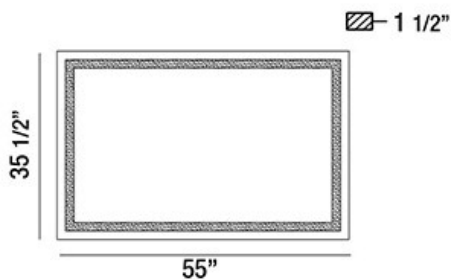

PROJECT INFORMATION

Job Name: Date: Type:

Comments: