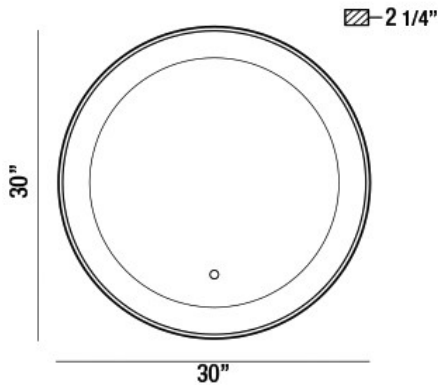

PROJECT INFORMATION

Job Name: Date: Type:

Comments: