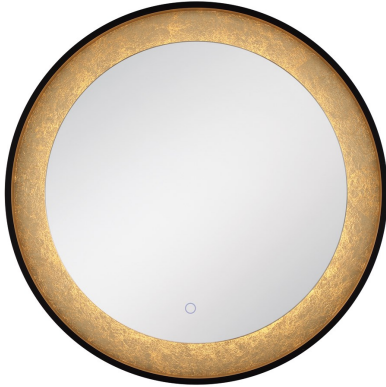

## ANYA, 30" ROUND MIRROR

### PRODUCT DETAILS

No.	:	33830-018
Product Color	:	GOLD
Diameter	:	30"
Ext	:	2.25"
Weight	:	20.9lbs