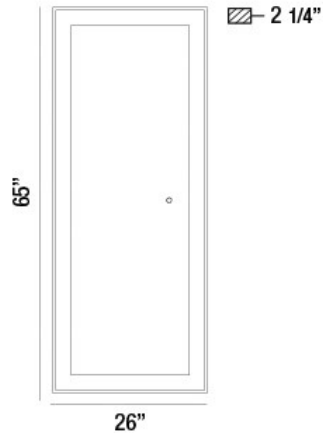

TECHNICAL DETAILS

Location Approval	:	DAMP
	:	

PROJECT INFORMATION

Job Name: Date: Type:

Comments: