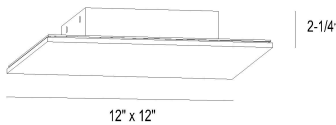

ANNETTE, LED FLUSHMOUNT

PRODUCT DETAILS

No.	:	42709-015
Product Color	:	SATIN BLACK
Product Material	:	POWDER COATING OVER GALVANIZED STEEL
Length	:	12"
Width	:	12"
Height	:	2.25"
Weight	:	4.7lbs

LIGHT SOURCE DETAILS

OPTIONS AVAILABLE

ITEM NO.	FINISH	SHADE
42709-015	SATIN BLACK	
42709-022	SILVER	

42709-015
/
42709-022

TECHNICAL DETAILS

Canopy / Backplate Length	:	7"
Canopy / Backplate Height	:	0.75"
Canopy / Backplate Width	:	7"
Driver	:	NOVBO
Approval	:	