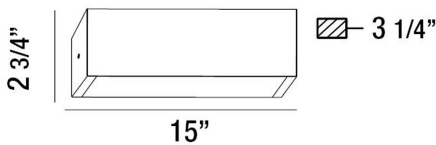

ANELLO, WALL MOUNT

PRODUCT DETAILS

No.	:	32121-018
Product Color	:	CHROME
Product Material	:	METAL
Shade / Accent Colour	:	FROSTED
Shade / Accent Material	:	GLASS
Width	:	15"
Height	:	2.75"
Ext	:	3.25"
Weight	:	11lbs

LIGHT SOURCE DETAILS

Light Source Type	:	INTEGRATED LED
Input Voltage	:	120V
Bulb Voltage	:	120V
Total Wattage	:	12W
Delivered Lumens	:	550lm
Kelvin	:	3000K
CRI	:	80+
Dimmable	:	Yes

OPTIONS AVAILABLE

ITEM NO.	FINISH	SHADE
32121-018	CHROME	FROSTED

TECHNICAL DETAILS

Mounting	:	Up or Down
Approval	:	

PROJECT INFORMATION

Job Name: Date: Type:

Comments: