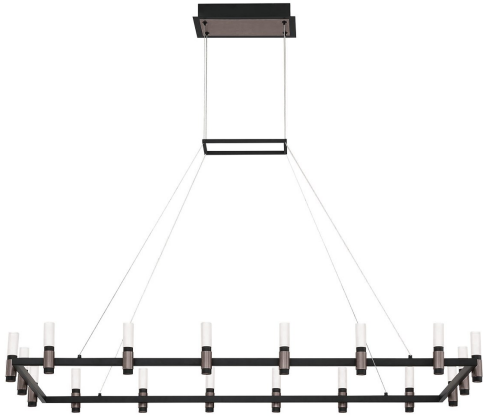

## ALTAMONT, 52" RECTANGULAR CHANDELIER

### PRODUCT DETAILS

No.	:	37048-013
Product Color	:	SATIN NICKEL/BLACK
Product Material	:	METAL
Shade / Accent Material	:	ACRYLIC
Length	:	51.75"
Width	:	27"
Height	:	5.25"
Overall Height	:	103.25"
Weight	:	15.1lbs

### OPTIONS AVAILABLE

ITEM NO.	FINISH	SHADE
37048-013	SATIN NICKEL/BLACK	

### TECHNICAL DETAILS

Hanging Support Type	:	WIRE
Hanging Support Length	:	96"
Canopy / Backplate Length	:	12.5"
Canopy / Backplate Height	:	2"
Canopy / Backplate Width	:	6.25"
Location	:	DRY
Title 24	:	Yes