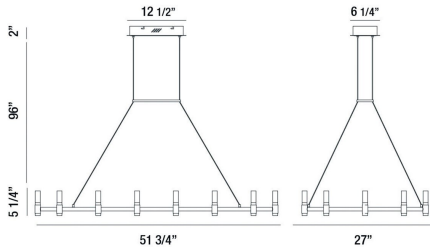

## ALTAMONT, 52" RECTANGULAR CHANDELIER

### PRODUCT DETAILS

No.	:	37048-013
Product Color	:	SATIN NICKEL/BLACK
Product Material	:	METAL
Shade / Accent Material	:	ACRYLIC
Length	:	51.75"
Width	:	27"
Height	:	5.25"
Overall Height	:	103.25"
Weight	:	15.1lbs

### TECHNICAL DETAILS

Hanging Support Type	:	WIRE
Hanging Support Length	:	96"
Canopy / Backplate Length	:	12.5"
Canopy / Backplate Height	:	2"
Canopy / Backplate Width	:	6.25"
Location	:	DRY
Title 24	:	Yes