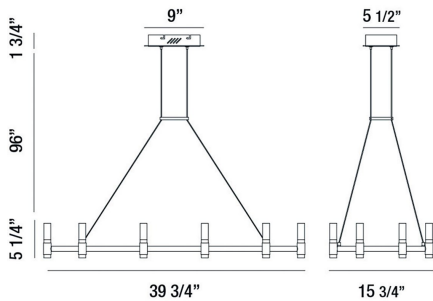

## ALTAMONT, 40" RECTANGULAR CHANDELIER

### PRODUCT DETAILS

No.	:	37047-016
Product Color	:	SATIN NICKEL/BLACK
Product Material	:	METAL
Shade / Accent Material	:	ACRYLIC
Length	:	39.75"
Width	:	15.75"
Height	:	5.25"
Overall Height	:	103"
Weight	:	9.4lbs

### TECHNICAL DETAILS

Hanging Support Type	:	WIRE
Hanging Support Length	:	96"
Canopy / Backplate Length	:	9"
Canopy / Backplate Height	:	1.75"
Canopy / Backplate Width	:	5.5"
Location	:	DRY
Approval	:	
Title 24	:	Yes