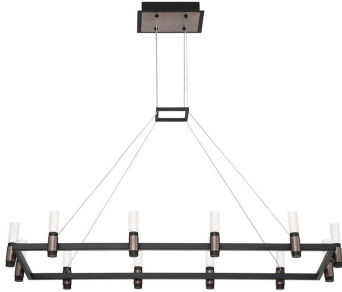

## ALTAMONT, 40" RECTANGULAR CHANDELIER

### PRODUCT DETAILS

No.	:	37047-016
Product Color	:	SATIN NICKEL/BLACK
Product Material	:	METAL
Shade / Accent Material	:	ACRYLIC
Length	:	39.75"
Width	:	15.75"
Height	:	5.25"
Overall Height	:	103"
Weight	:	9.4lbs

### OPTIONS AVAILABLE

ITEM NO.	FINISH	SHADE
37047-016	SATIN NICKEL/BLACK	

### TECHNICAL DETAILS

Hanging Support Type	:	WIRE
Hanging Support Length	:	96"
Canopy / Backplate Length	:	9"
Canopy / Backplate Height	:	1.75"
Canopy / Backplate Width	:	5.5"
Location	:	DRY
Approval	:	
Title 24	:	Yes