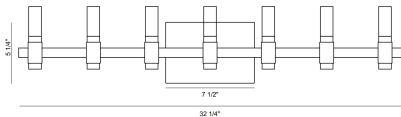

ALBANY, ALBANY, SCONCE, 7LT

PRODUCT DETAILS

No.	:	45238-017
Product Color	:	Black & Brass
Product Material	:	Iron
Shade / Accent Colour	:	Frosted white
Shade / Accent Material	:	Alu +acrylic
Height	:	6.5"
Ext	:	3.75"
Weight	:	4.8lbs
Shade Height	:	2.75"
Shade Diameter	:	1"

OPTIONS AVAILABLE

ITEM NO.	FINISH	SHADE
45238-017	Black & Brass	Frosted white
45238-021	Black & Nickel	Frosted white

TECHNICAL DETAILS

Canopy / Backplate Length	:	7.5"
Canopy / Backplate Height	:	1.75"
Canopy / Backplate Width	:	5.25"
Location	:	Damp