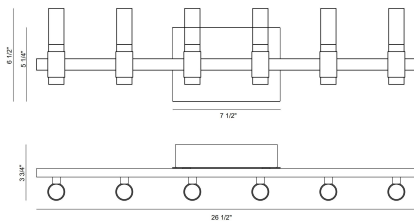

ALBANY, ALBANY, SCONCE, 6LT

PRODUCT DETAILS

No.	:	45237-010
Product Color	:	Black & Brass
Product Material	:	Iron
Shade / Accent Colour	:	Frosted white
Shade / Accent Material	:	Alu +acrylic
Height	:	6.5"
Ext	:	3.75"
Weight	:	4.1lbs
Shade Height	:	2.75"
Shade Diameter	:	1"

OPTIONS AVAILABLE

ITEM NO.	FINISH	SHADE
45237-010	Black & Brass	Frosted white
45237-027	Black & Nickel	Frosted white

TECHNICAL DETAILS

Canopy / Backplate Length	:	7.5"
Canopy / Backplate Height	:	1.75"
Canopy / Backplate Width	:	5.25"
Location	:	Damp