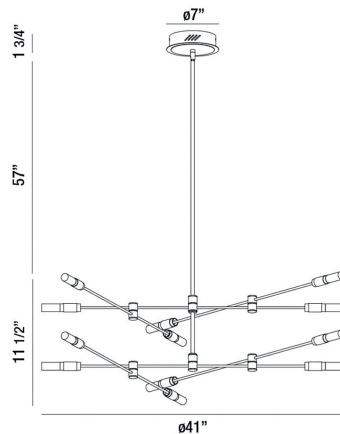

## ALBANY, 41" CHANDELIER/SEMI FLUSHMOUNT

### PRODUCT DETAILS

No.	:	37051-013
Product Color	:	DEEP BLACK/BRASS
Product Material	:	METAL
Shade / Accent Material	:	ACRYLIC
Diameter	:	41"
Height	:	11.5"
Overall Height	:	70.25"
Weight	:	9.9lbs

### TECHNICAL DETAILS

Hanging Support Type	:	ROD
Hanging Support Length	:	57"
Canopy / Backplate Height	:	1.75"
Canopy / Backplate Dia.	:	7"
Location	:	DRY
Approval	:	
Title 24	:	Yes