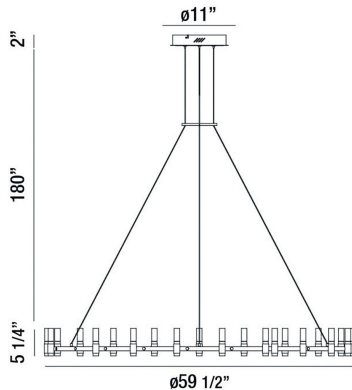

ALBANY, 60" ROUND CHANDELIER

PRODUCT DETAILS

No.	:	37045-012
Product Color	:	DEEP BLACK/BRASS
Product Material	:	METAL
Shade / Accent Material	:	ACRYLIC
Diameter	:	59.5"
Height	:	5.25"
Overall Height	:	187.25"
Weight	:	18.3lbs

LIGHT SOURCE DETAILS

Light Source Type	:	INTEGRATED LED
Input Voltage	:	120V
Bulb Voltage	:	120V
Socket Type	:	LED
Total Wattage	:	96W
Delivered Lumens	:	2170lm
Kelvin	:	3000K
CRI	:	90+
Dimmable	:	Yes

OPTIONS AVAILABLE

ITEM NO.	FINISH	SHADE
37045-012	DEEP BLACK/BRASS	

TECHNICAL DETAILS

Hanging Support Type	:	WIRE
Hanging Support Length	:	180"
Canopy / Backplate Height	:	2"
Canopy / Backplate Dia.	:	11"
Location	:	DRY
Title 24	:	Yes