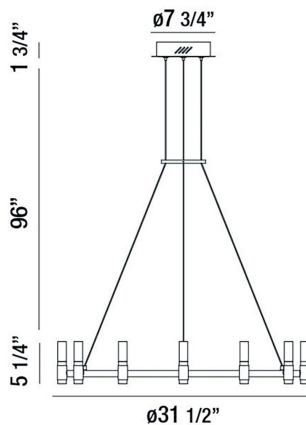

ALBANY, 32" ROUND CHANDELIER

PRODUCT DETAILS

No.	:	37043-018
Product Color	:	DEEP BLACK/BRASS
Product Material	:	METAL
Shade / Accent Material	:	ACRYLIC
Diameter	:	31.5"
Height	:	5.25"
Overall Height	:	103"
Weight	:	9.5lbs

LIGHT SOURCE DETAILS

Light Source Type	:	INTEGRATED LED
Input Voltage	:	120V
Bulb Voltage	:	120V
Socket Type	:	LED
Total Wattage	:	53W
Delivered Lumens	:	1225lm
Kelvin	:	3000K
CRI	:	90+
Dimmable	:	Yes

OPTIONS AVAILABLE

ITEM NO.	FINISH	SHADE
37043-018	DEEP BLACK/BRASS	

TECHNICAL DETAILS

Hanging Support Type	:	WIRE
Hanging Support Length	:	96"
Canopy / Backplate Height	:	1.75"
Canopy / Backplate Dia.	:	7.75"
Location	:	DRY
Approval	:	
Title 24	:	Yes