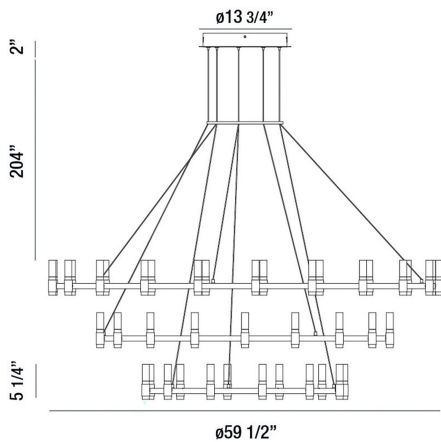

ALBANY, 60" 3-TIER ROUND CHANDELIER

PRODUCT DETAILS

| | | |
|-------------------------|---|------------------|
| No. | : | 37046-019 |
| Product Color | : | DEEP BLACK/BRASS |
| Product Material | : | METAL |
| Shade / Accent Material | : | ACRYLIC |
| Diameter | : | 59.5" |
| Height | : | 5.25" |
| Overall Height | : | 211.25" |
| Weight | : | 40.3lbs |

LIGHT SOURCE DETAILS

| | | |
|-------------------|---|----------------|
| Light Source Type | : | INTEGRATED LED |
| Input Voltage | : | 120V |
| Bulb Voltage | : | 120V |
| Socket Type | : | LED |
| Total Wattage | : | 230W |
| Delivered Lumens | : | 4735lm |
| Kelvin | : | 3000K |
| CRI | : | 90+ |
| Dimmable | : | Yes |

OPTIONS AVAILABLE

| ITEM NO. | FINISH | SHADE |
|-----------|---------------------|-------|
| 37046-019 | DEEP BLACK/BRASS | |

TECHNICAL DETAILS

| | | |
|---------------------------|---|--------|
| Hanging Support Type | : | WIRE |
| Hanging Support Length | : | 204" |
| Canopy / Backplate Height | : | 2" |
| Canopy / Backplate Dia. | : | 13.75" |
| Location | : | DRY |
| Title 24 | : | Yes |