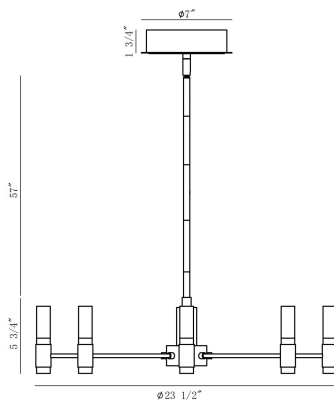

ALBANY, ALBANY

PRODUCT DETAILS

No.	:	46352-019
Product Color	:	Black & Brass
Product Material	:	Iron
Shade / Accent Colour	:	Frosted white
Shade / Accent Material	:	Alu + acrylic
Diameter	:	23.5"
Height	:	66"
Overall Height	:	66"
Weight	:	12lbs

LIGHT SOURCE DETAILS

Number of Bulbs	:	8
Light Source	:	LED
Light Source Type	:	LED
Input Voltage	:	120V
Bulb Voltage	:	24V
Socket Type	:	LED
Wattage	:	30.8W
Delivered Lumens	:	890lm
Kelvin	:	3000K
CRI	:	90
Bulb Included	:	Yes
Dimmable	:	Yes

OPTIONS AVAILABLE

ITEM NO.	FINISH	SHADE
46352-019	Black & Brass	Frosted white

TECHNICAL DETAILS

Light Direction	:	Up and Down
Hanging Support Type	:	ROD
Hanging Support Length	:	57"
Rods Included	:	Yes
Canopy / Backplate Length	:	7"
Canopy / Backplate Height	:	1.75"
Canopy / Backplate Width	:	6.25"
Location	:	Dry