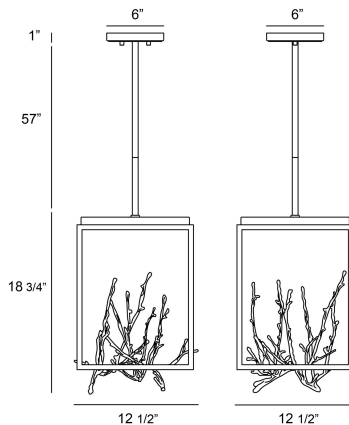

### PRODUCT DETAILS

No.	:	38637-018
Product Color	:	BRONZE/GOLD
Product Material	:	METAL
Shade / Accent Material	:	~
Length	:	12.5"
Width	:	12.5"
Height	:	18.75"
Overall Height	:	75"
Weight	:	16.1lbs

### TECHNICAL DETAILS

Hanging Support Type	:	ROD
Hanging Support Length	:	57"
Rods Included	:	3"+6"+12"+18"+18"
Canopy / Backplate Length	:	6"
Canopy / Backplate Height	:	1"
Canopy / Backplate Width	:	6"
Location	:	DRY
Approval	:	
Title 24	:	Yes