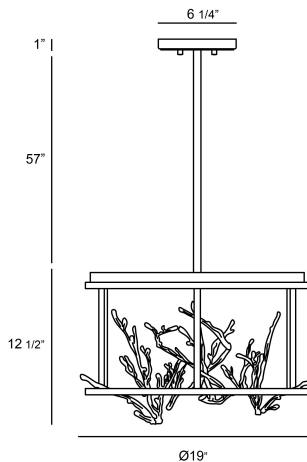

AERIE, 4LT ROUND LED CHANDELIER

PRODUCT DETAILS

No.	:	38636-028
Product Color	:	BLACK/SILVER
Product Material	:	METAL
Shade / Accent Material	:	~
Diameter	:	19"
Height	:	12.5"
Overall Height	:	70"
Weight	:	21.8lbs

ITEM NO.	FINISH	SHADE
38636-028	BLACK/SILVER	

TECHNICAL DETAILS

Hanging Support Type	:	ROD
Hanging Support Length	:	57"
Rods Included	:	3"+6"+12"+18"+18"
Canopy / Backplate Height	:	1"
Canopy / Backplate Dia.	:	6.25"
Location	:	DRY
Approval	:	
Title 24	:	Yes