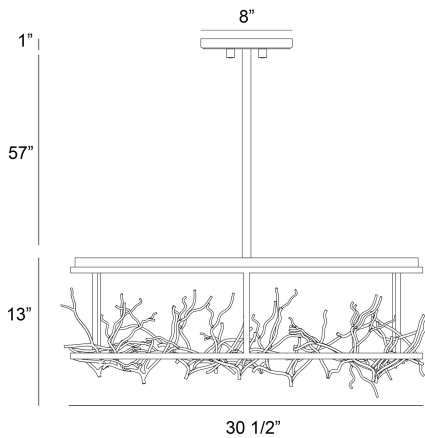

AERIE, 7LT ROUND LED CHANDELIER

PRODUCT DETAILS

No.	:	38097-027
Product Color	:	BLACK/SILVER
Product Material	:	METAL
Shade / Accent Material	:	~
Diameter	:	30.5"
Height	:	13"
Overall Height	:	70"
Weight	:	46.4lbs

LIGHT SOURCE DETAILS

Light Source Type	:	INTEGRATED LED
Input Voltage	:	120V
Bulb Voltage	:	120V
Socket Type	:	LED
Total Wattage	:	42W
Delivered Lumens	:	450lm
Kelvin	:	3000K
CRI	:	90+
Dimmable	:	Yes

OPTIONS AVAILABLE

ITEM NO.	FINISH	SHADE
38097-010	BRONZE/GOLD	
38097-027	BLACK/SILVER	

TECHNICAL DETAILS

Hanging Support Type	:	ROD
Hanging Support Length	:	57"
Rods Included	:	3"+6"+12"+18"+18"
Canopy / Backplate Height	:	1"
Canopy / Backplate Dia.	:	8"
Location	:	DRY
Approval	:	
Title 24	:	Yes