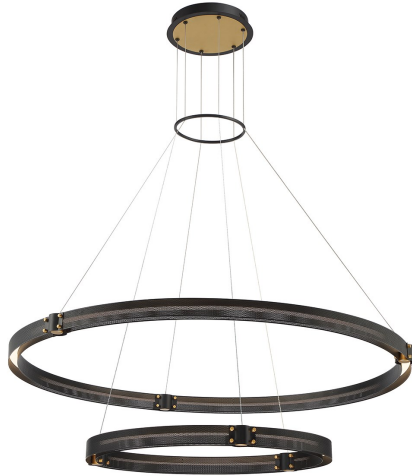

ADMIRAL, 48" 2-TIER ROUND CHANDELIER

PRODUCT DETAILS

No.	:	37385-019
Product Color	:	MATTE BLACK/GOLD
Product Material	:	METAL
Shade / Accent Material	:	METAL
Diameter	:	48.25"
Height	:	2"
Overall Height	:	183.75"
Weight	:	35.2lbs

LIGHT SOURCE DETAILS

Light Source Type	:	INTEGRATED LED
Input Voltage	:	120V
Bulb Voltage	:	120V
Socket Type	:	LED
Total Wattage	:	111W
Delivered Lumens	:	1800lm
Kelvin	:	3000K
CRI	:	90+
Dimmable	:	Yes

OPTIONS AVAILABLE

ITEM NO.	FINISH	SHADE
37385-019	MATTE BLACK/GOLD	

TECHNICAL DETAILS

Hanging Support Type	:	WIRE
Hanging Support Length	:	180"
Canopy / Backplate Height	:	1.75"
Canopy / Backplate Dia.	:	11"
Location	:	DRY
Approval	:	
Title 24	:	Yes