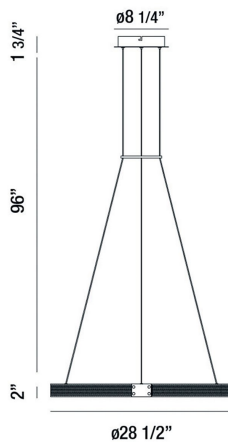

ADMIRAL, SMALL LED CHANDELIER

PRODUCT DETAILS

No.	:	37053-017
Product Color	:	MATTE BLACK/GOLD
Product Material	:	METAL
Shade / Accent Material	:	METAL
Diameter	:	28.5"
Height	:	2"
Overall Height	:	96"
Weight	:	11.7lbs

LIGHT SOURCE DETAILS

Light Source Type	:	INTEGRATED LED
Input Voltage	:	120V
Bulb Voltage	:	120V
Socket Type	:	LED
Total Wattage	:	40W
Delivered Lumens	:	800lm
Kelvin	:	3000K
CRI	:	90+
Dimmable	:	Yes

OPTIONS AVAILABLE

ITEM NO.	FINISH	SHADE
37053-017	MATTE BLACK/GOLD	

TECHNICAL DETAILS

Hanging Support Type	:	WIRE
Hanging Support Length	:	96"
Canopy / Backplate Height	:	1.75"
Canopy / Backplate Dia.	:	8.25"
Location	:	DRY
Approval	:	
Title 24	:	Yes