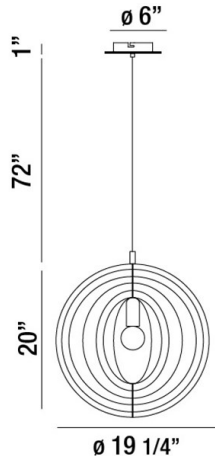

### PRODUCT DETAILS

|                         |   |              |
|-------------------------|---|--------------|
| No.                     | : | 31873-017    |
| Product Color           | : | WOOD         |
| Product Material        | : | METAL        |
| Shade / Accent Colour   | : | NATURAL WOOD |
| Shade / Accent Material | : | WOOD         |
| Diameter                | : | 19.25"       |
| Height                  | : | 20"          |
| Overall Height          | : | 93"          |
| Weight                  | : | 3.3lbs       |

### LIGHT SOURCE DETAILS

|                   |   |              |
|-------------------|---|--------------|
| Number of Bulbs   | : | 1            |
| Light Source      | : | Incandescent |
| Light Source Type | : | A19          |
| Input Voltage     | : | 120V         |
| Bulb Voltage      | : | 120V         |
| Socket Type       | : | E26          |
| Wattage           | : | 60W          |
| Total Wattage     | : | 60W          |
| Bulb Included     | : | No           |
| Dimmable          | : | Yes          |

### TECHNICAL DETAILS

|                           |   |   |
|---------------------------|---|---|
| Hanging Support Type      | : | WIRE  |
| Hanging Support Length    | : | 72"   |
| Canopy / Backplate Height | : | 1"  |
| Canopy / Backplate Dia.   | : | 6"  |
| Location                  | : | DRY   |
| Approval                  | : |  |