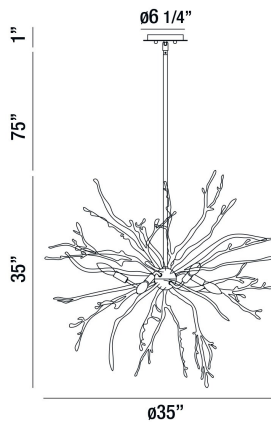

ABERDEEN, 35" ROUND CHANDELIER

PRODUCT DETAILS

No.	:	35639-015
Product Color	:	GOLD LEAF
Product Material	:	METAL
Shade / Accent Colour	:	GOLD
Shade / Accent Material	:	BRANCH ACCENTS
Diameter	:	35"
Height	:	35"
Overall Height	:	111"
Weight	:	31lbs

LIGHT SOURCE DETAILS

Number of Bulbs	:	6
Light Source	:	Incandescent
Light Source Type	:	B10
Input Voltage	:	120V
Bulb Voltage	:	120V
Socket Type	:	E12
Wattage	:	60W
Total Wattage	:	360W
Bulb Included	:	No
Dimmable	:	Yes

OPTIONS AVAILABLE

ITEM NO.	FINISH	SHADE
35639-015	GOLD LEAF	GOLD

TECHNICAL DETAILS

Hanging Support Type	:	ROD
Hanging Support Length	:	75"
Rods Included	:	3"+6"+12"+18"+18"+18"
Canopy / Backplate Height	:	1"
Canopy / Backplate Dia.	:	6.25"
Location	:	DRY
Approval	:	