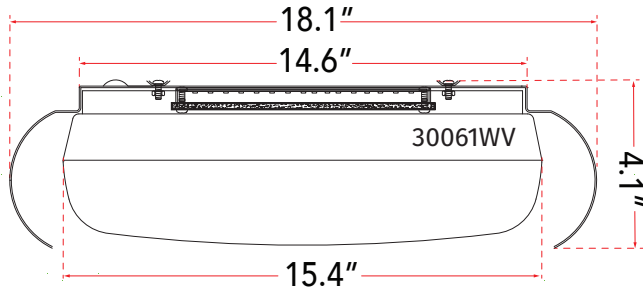

FAMILY NAME **30061FM-BZ**

18" Recessed Opal Glass in a Metal Frame with High Output Dimmable LED

ABRA MODEL **Euphoria**

UPC **00858083007672**

FIXTURE MATERIAL				FIXTURE DIMENSIONS IN INCHES										
Frame Material	Finishes Available	Diffuser Type	Diffuser Finish	Diameter	Height	o.a.h	Width	Length	Ext	Weight	ADA	Location	Rating	Compliance
Metal	BZ- Bronze WH-White	Glass	Frosted	18.1	4.1	4.1				12.5		Ceiling Mount only	Damp Location	cETL
LAMPING										Compatible Dimmers		Junction Box Type		SUPPLIED
Lamp Type	Lamp qty	Wattage	Max Wattage	Base	Kelvin	CRI	Initial Lumen's	Delivered Lumen's	Voltage			Standard 4 x 4 Octagon Box		
LED	1	29w	29w	Solid State Module	3000k	90+	2465	1848.75 estimated	120v					
SPECIAL NOTES														