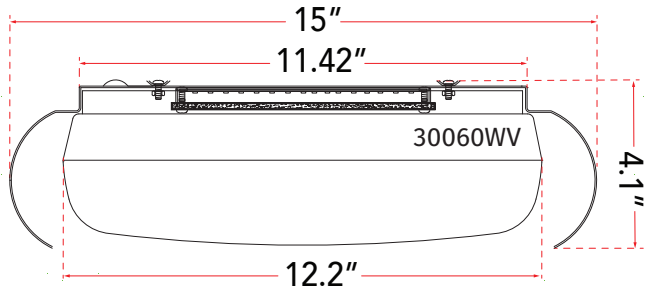

FAMILY NAME **30060FM-WH**
 ABRA MODEL **Euphoria**

15" Recessed Opal Glass in a Metal Frame with High Output Dimmable LED
 UPC **00858083007665**

FIXTURE MATERIAL				FIXTURE DIMENSIONS IN INCHES										
Frame Material	Finishes Available	Diffuser Type	Diffuser Finish	Diameter	Height	o.a.h	Width	Length	Ext	Weight	ADA	Location	Rating	Compliance
Metal	WH-White BZ-Bronze	Glass	Frosted	15	4.1	4.1				9		Ceiling Mount only	Damp Location	cETL
LAMPING										Compatible Dimmers		Junction Box Type		SUPPLIED
Lamp Type	Lamp qty	Wattage	Max Wattage	Base	Kelvin	CRI	Initial Lumen's	Delivered Lumen's	Voltage			Standard 4 x 4 Octagon Box		
LED	1	20w	20w	Solid State Module	3000k	90+	1700	1275 estimated	120v					
SPECIAL NOTES														