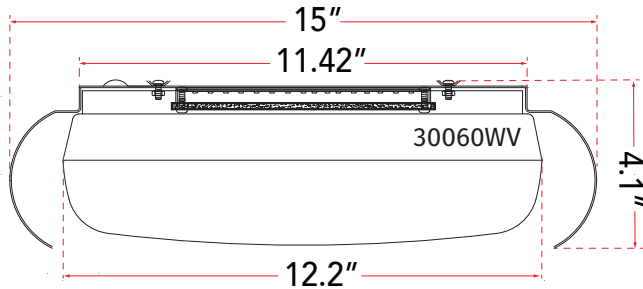

FAMILY NAME **30060FM-BZ**

**15" Recessed Opal Glass in a Metal Frame with High Output Dimmable LED**

ABRA MODEL **Euphoria**

UPC **00858083007658**

FIXTURE MATERIAL				FIXTURE DIMENSIONS IN INCHES										
Frame Material	Finishes Available	Diffuser Type	Diffuser Finish	Diameter	Height	o.a.h	Width	Length	Ext	Weight	ADA	Location	Rating	Compliance
Metal	BZ- Bronze WH-White	Glass	Frosted	15	4.1	4.1				9		Ceiling Mount only	Damp Location	cETL
LAMPING										Compatible Dimmers		Junction Box Type		SUPPLIED
Lamp Type	Lamp qty	Wattage	Max Wattage	Base	Kelvin	CRI	Initial Lumen's	Delivered Lumen's	Voltage			Standard 4 x 4 Octagon Box		
LED	1	20w	20w	Solid State Module	3000k	90+	1700	1275 estimated	120v					
SPECIAL NOTES														