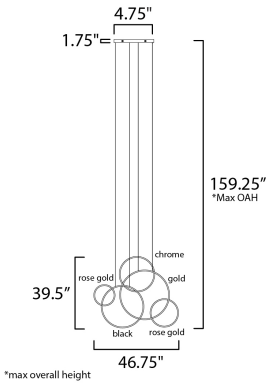

PRODUCT DESCRIPTION

Intersecting rings for this large scale sculpture available in either vertical or horizontal configurations. Multiple high end finishes were used to blend in with today's eclectic interiors. The perfect fixture to fill a large space, this can also be installed against the wall as artwork.

MEASUREMENTS

DIMENSION : 46.75" L x 4.75" W x 39.5" H
 MAX OAH : 159.25" OAH
 CANOPY : 4.75" W x 1.75" H x 22" L
 HANGING WEIGHT : 12.9 lb

LAMPING

INPUT VOLTAGE : 120V
 LUMENS : 4,550 Rated
 BULB : 5 x 65W LED PCB Integrated , 65W Total
 BULB INCLUDED : (Integrated)
 DIMMABLE : ELV or Triac CL
 CRI : 90 CRI
 COLOR_TEMP : 3000K