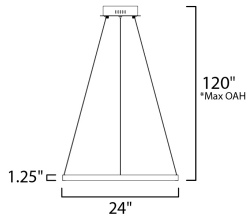

**MEASUREMENTS**

DIMENSION : 23.5" L x 23.5" W x 1.25" H  
 MAX OAH : 123" OAH  
 CANOPY : 8.25" W x 2" H x 8.25" L  
 HANGING WEIGHT : 3.3 lb

**LAMPING**

INPUT VOLTAGE : 120V  
 LUMENS : 2,000 Rated (1,250 Del.)  
 BULB : 1 x 27W LED PCB Integrated , 27W Total  
 BULB INCLUDED : (Integrated)  
 DIMMABLE : Dimmable with Bluetooth enabled device  
 CRI : 90 CRI  
 COLOR\_TEMP : 2700-6000K