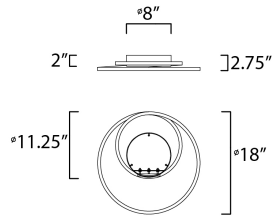

PRODUCT DESCRIPTION

This playful design of a continuous channel spiraling from the canopy to create unique lighting sculptures. LED mounted inside the channel provides ample illumination with an indirect effect.

MEASUREMENTS

DIMENSION : 18" L x 18" W x 2.75" H
 CANOPY : 8" W x 2" H x 8" L
 HANGING WEIGHT : 4 lb

LAMPING

INPUT VOLTAGE : 120V
 LUMENS : 3,710 Rated (3,200 Del.)
 BULB : 1 x 53W LED PCB Integrated , 53W Total
 BULB INCLUDED : (Integrated)
 DIMMABLE : ELV or Triac CL
 CRI : 80+ CRI
 COLOR_TEMP : 3000K