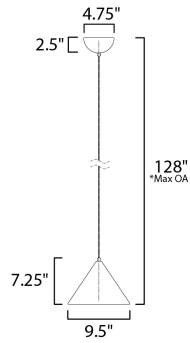

PRODUCT DESCRIPTION

These classic cone pendants available in Matte Black or Matte White appear typical from the outside but take on a different personality from below. These pendants are illuminated on the bottom perimeter creating a black abyss on the inside generating an interesting lighting effect.

*max overall height

MEASUREMENTS

DIMENSION : 9.5" L x 9.5" W x 7.25" H
 MAX OAH : 128" OAH
 CANOPY : 4.75" W x 2.5" H x 4.75" L
 HANGING WEIGHT : 2.2 lb

LAMPING

INPUT VOLTAGE : 120V
 LUMENS : 1,470 Rated (940 Del.)
 BULB : 1 x 21W LED AC Integrated , 21W Total
 BULB INCLUDED : (Integrated)
 DIMMABLE : ELV
 CRI : 80+ CRI
 COLOR_TEMP : 3000K

FINISHES OPTION

- Black
- Matte White

MATERIAL

Aluminum, Stainless Steel

RATINGS

cETLus
 Dry Location

ADDITIONAL

ADJUSTABLE
 SLOPE: 90
 RATED LIFE 50000 Hours
 OPERATING TEMPERATURE:
 -20°C (-4°F), 40°C (104°F)