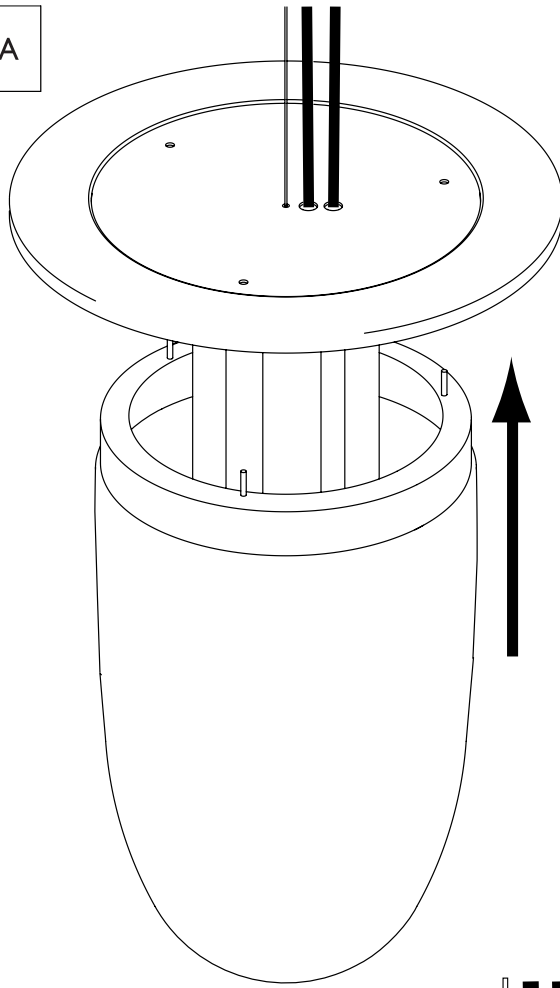

m o o o i

Emperor large

1

Installation

green/yellow	⏚ (earth wire)
white	- (neutral wire)
black	+ (hot wire)
red	(dimmer wire)

2

visit www.mooui.com for more information about the collection

moooi

Emperor large

3

A

B

4

visit www.moooi.com for more information about the collection