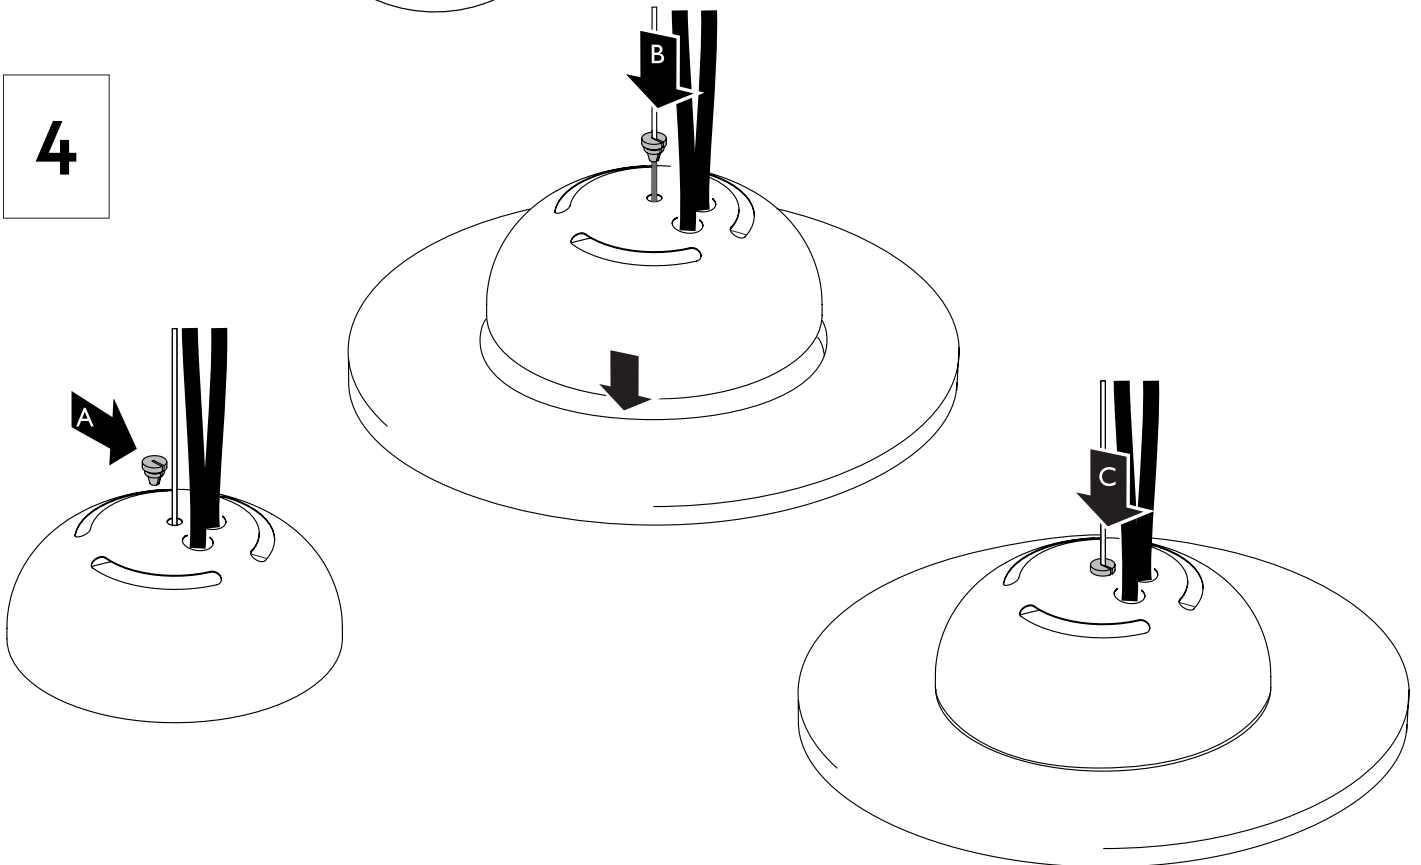

m o o o i

Emperor large

1

Installation

green/yellow	⏚ (earth wire)
white	- (neutral wire)
black	+ (hot wire)
red	(dimmer wire)

2

visit www.mooui.com for more information about the collection

moooi

Emperor large

3

A

B

4

visit www.moooi.com for more information about the collection