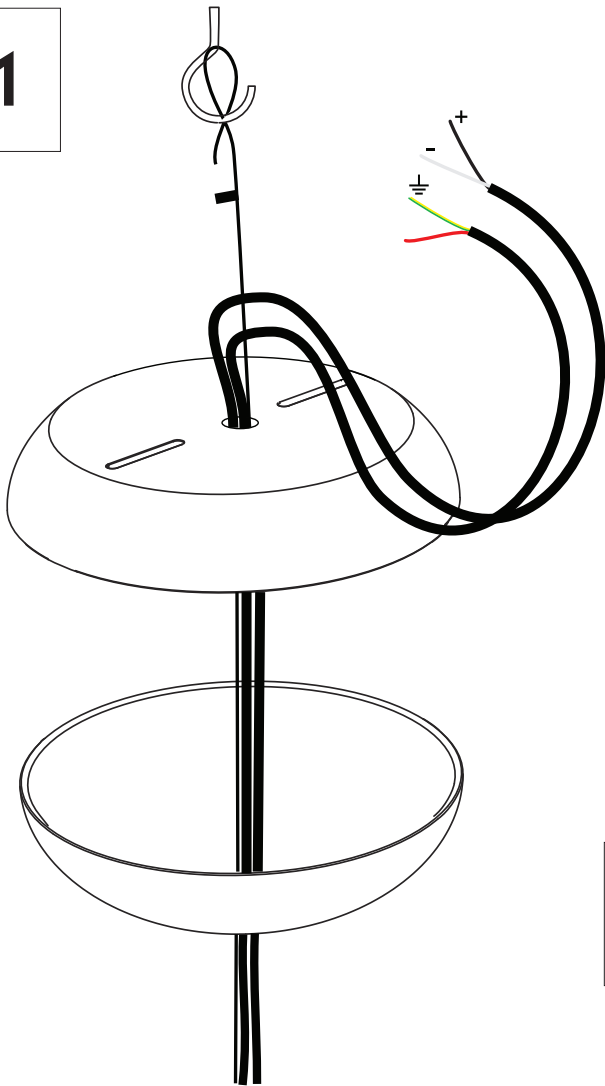

m o o o i

Emperor large

1

Installation

green/yellow	⏚ (earth wire)
white	- (neutral wire)
black	+ (hot wire)
red	(dimmer wire)

2

visit www.mooui.com for more information about the collection

moooi

Emperor large

3

A

B

4

visit www.moooi.com for more information about the collection