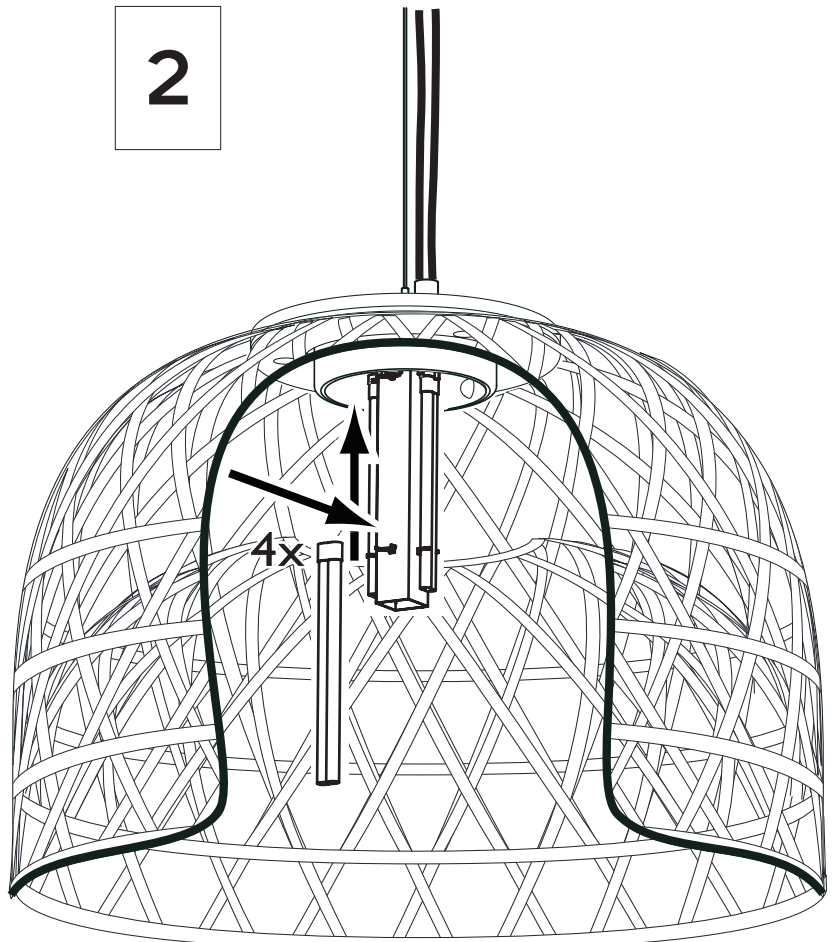

m o o o i

Emperor large

1

Installation

green/yellow	⏚ (earth wire)
white	- (neutral wire)
black	+ (hot wire)
red	(dimmer wire)

2

visit www.mooui.com for more information about the collection

moooi

Emperor large

3

A

B

4

visit www.moooi.com for more information about the collection