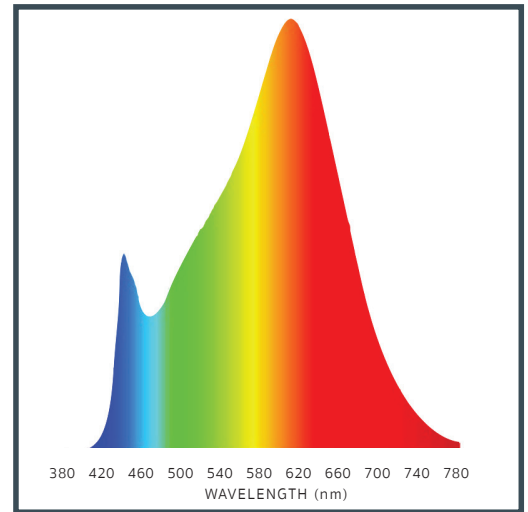

Base Type	GU24
Material	Ceramic + PC
Input Voltage	100-130V AC
Wattage	9.5
CRI	90+
Brightness	950 lumens
Lumens/Watt	100
Color Temperature	2700K & 3000K
R9	52
R13	96
Halogen Equivalent	75W
Beam Angle	360 degrees
Life	25,000 hours
Warranty	Limited Lifetime*

Available Models:

- EA-GU24-9.5W-001-279F-D (2700K)
- EA-GU24-9.5W-001-309F-D (3000K)

Dimming:

Dimmable with most incandescent and LED dimmers.

120V
SERIES

SPECTRAL DISTRIBUTION

CRI VALUES R1-R15