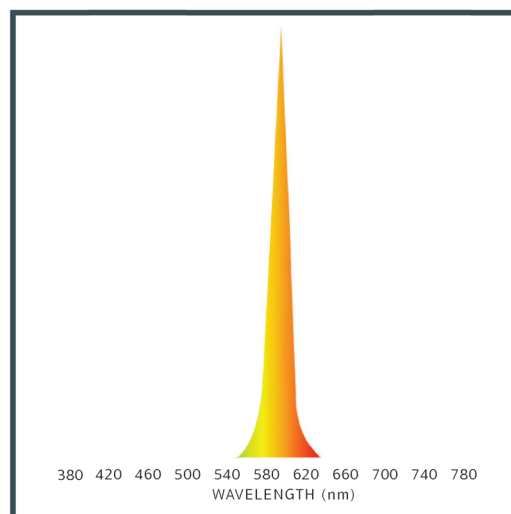

SPECTRAL DISTRIBUTION