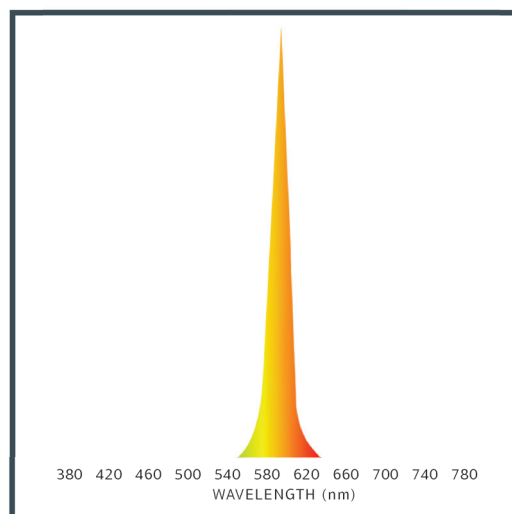

SPECTRAL DISTRIBUTION