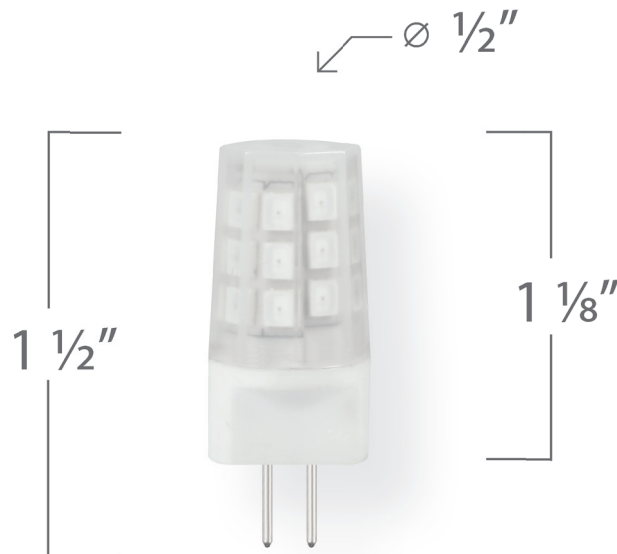

G4 1.0W AMBER

SPECIFICATIONS & TECHNICAL DATA

EmeryAllen Turtle Bulbs are approved for use in areas requiring artificial lighting adjacent to ecologically sensitive areas, sea turtle nesting beaches, migratory corridors, and dark sky friendly communities.

Turtle Bulb LEDs have an amber color for safer illumination. Per the Florida Wildlife Commission, bulbs must be installed in a shielded or downward directed location that shield the light source from being directly or indirectly visible from the nesting beach.

Base Type	G4
Material	Ceramic + PC
Input Voltage	12V AC/DC
Wattage	1.0
Color	Amber
Brightness	25 lumens
Lumens/Watt	25
Color Temperature	598nm Wavelength
Beam Angle	360 degrees
Life	25,000 hours
Warranty	Limited Lifetime*

Available Models:

- EA-G4-1.0W-001-AMB

Dimming:

- Non-dimmable.
  Suitable for on/off applications only.