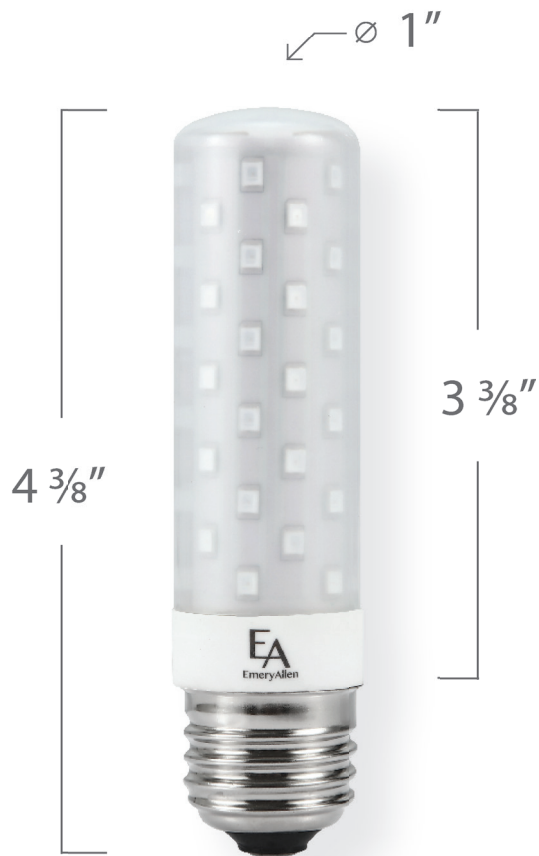

E26 6.0W AMBER

SPECIFICATIONS & TECHNICAL DATA

EmeryAllen Turtle Bulbs are approved for use in areas requiring artificial lighting adjacent to ecologically sensitive areas, sea turtle nesting beaches, migratory corridors, and dark sky friendly communities.

Turtle Bulb LEDs have an amber color for safer illumination. Per the Florida Wildlife Commission, bulbs must be installed in a shielded or downward directed location that shield the light source from being directly or indirectly visible from the nesting beach.

Base Type	E26
Material	Ceramic + PC
Input Voltage	100-130V AC
Wattage	6.0
Color	Amber
Brightness	110 lumens
Lumens/Watt	18.33
Color Temperature	598nm Wavelength
Beam Angle	360 degrees
Life	25,000 hours
Warranty	Limited Lifetime*

Available Models:

- EA-E26-6.0W-001-AMB

Dimming:

- Non-dimmable.
  Suitable for on/off applications only.

120V
SERIES