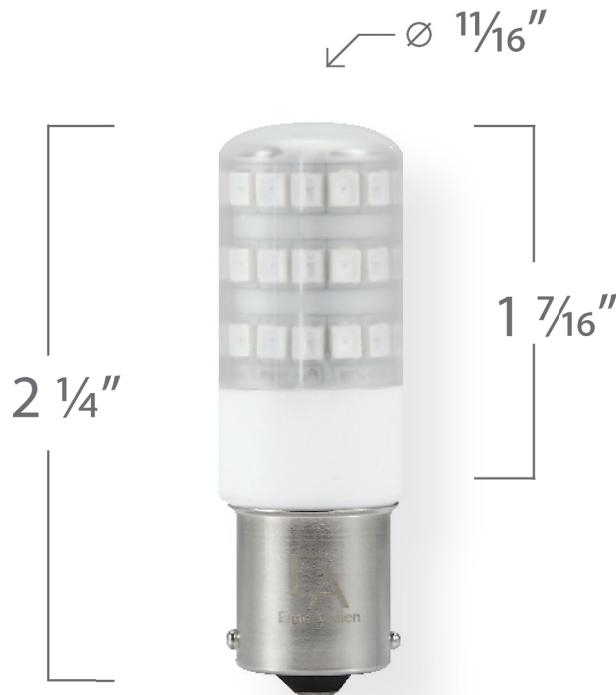

BA15S 2.0W AMBER

SPECIFICATIONS & TECHNICAL DATA

EmeryAllen Turtle Bulbs are approved for use in areas requiring artificial lighting adjacent to ecologically sensitive areas, sea turtle nesting beaches, migratory corridors, and dark sky friendly communities.

Turtle Bulb LEDs have an amber color for safer illumination. Per the Florida Wildlife Commission, bulbs must be installed in a shielded or downward directed location that shield the light source from being directly or indirectly visible from the nesting beach.

Base Type	BA15S
Material	Ceramic + PC
Input Voltage	12V AC/DC
Wattage	2.0
Color	Amber
Brightness	45 lumens
Lumens/Watt	22.5
Color Temperature	598nm Wavelength
Beam Angle	360 degrees
Life	25,000 hours
Warranty	Limited Lifetime*

Available Models:

- EA-BA15S-2.0W-001-AMB

Dimming:

- Non-dimmable.
Suitable for on/off applications only.

12V
SERIES

SPECTRAL DISTRIBUTION