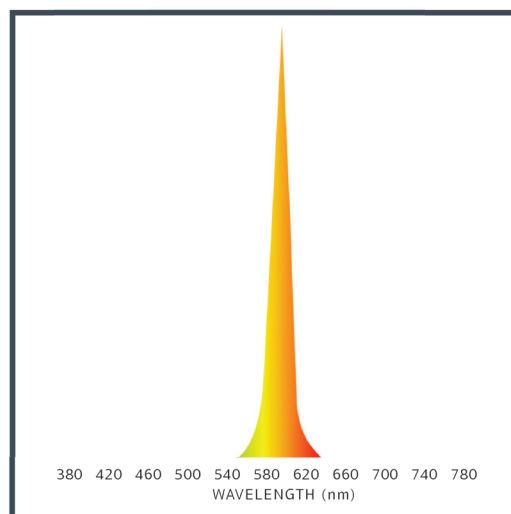

SPECTRAL DISTRIBUTION