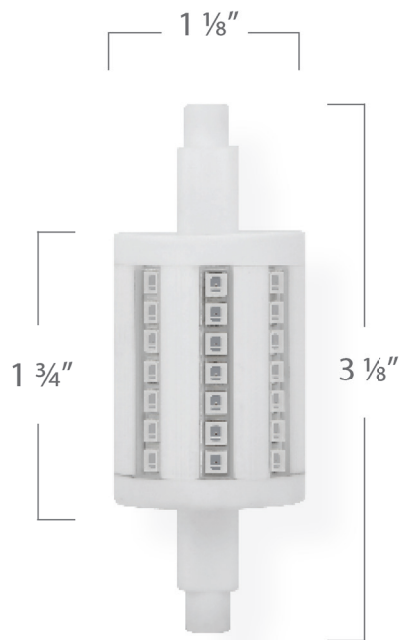

# R7S 4.0W AMBER

## SPECIFICATIONS & TECHNICAL DATA

EmeryAllen Turtle Bulbs are approved for use in areas requiring artificial lighting adjacent to ecologically sensitive areas, sea turtle nesting beaches, migratory corridors, and dark sky friendly communities.

Turtle Bulb LEDs have an amber color for safer illumination. Per the Florida Wildlife Commission, bulbs must be installed in a shielded or downward directed location that shield the light source from being directly or indirectly visible from the nesting beach.

<b>Base Type</b>	R7S
<b>Material</b>	Ceramic + PC
<b>Input Voltage</b>	100-130V AC
<b>Wattage</b>	4.0
<b>Color</b>	Amber
<b>Brightness</b>	75 lumens
<b>Lumens/Watt</b>	18.75
<b>Color Temperature</b>	598nm Wavelength
<b>Beam Angle</b>	360 degrees
<b>Life</b>	25,000 hours
<b>Warranty</b>	Limited Lifetime*