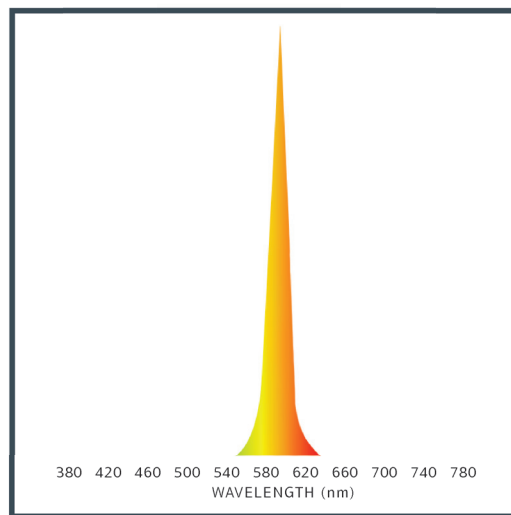

SPECTRAL DISTRIBUTION