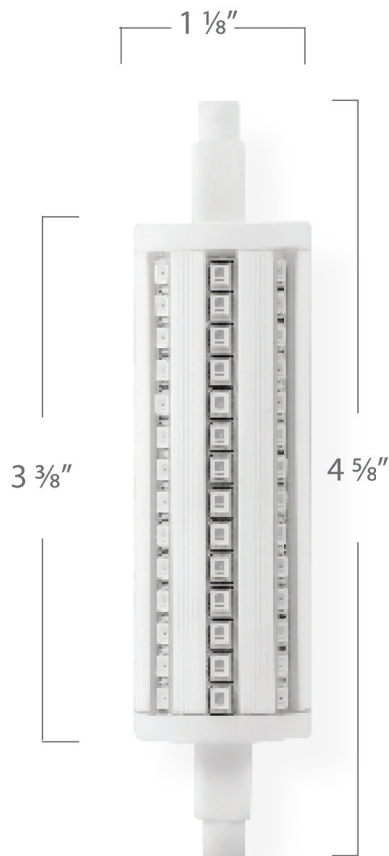

R7S 6.0W AMBER

SPECIFICATIONS & TECHNICAL DATA

EmeryAllen Turtle Bulbs are approved for use in areas requiring artificial lighting adjacent to ecologically sensitive areas, sea turtle nesting beaches, migratory corridors, and dark sky friendly communities.

Turtle Bulb LEDs have an amber color for safer illumination. Per the Florida Wildlife Commission, bulbs must be installed in a shielded or downward directed location that shield the light source from being directly or indirectly visible from the nesting beach.

Base Type	R7S
Material	Ceramic + PC
Input Voltage	100-130V AC
Wattage	6.0
Color	Amber
Brightness	140 lumens
Lumens/Watt	18
Color Temperature	598nm Wavelength
Beam Angle	360 degrees
Life	25,000 hours
Warranty	Limited Lifetime*

Available Models:

- EA-R7S-6.0W-AMB

Dimming:

- Non-dimmable.
  Suitable for on/off applications only.