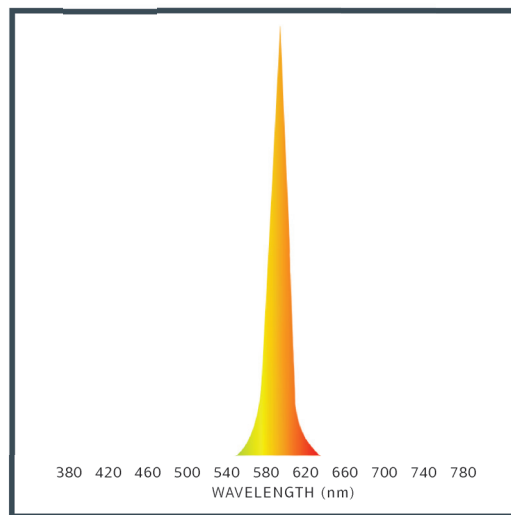

SPECTRAL DISTRIBUTION