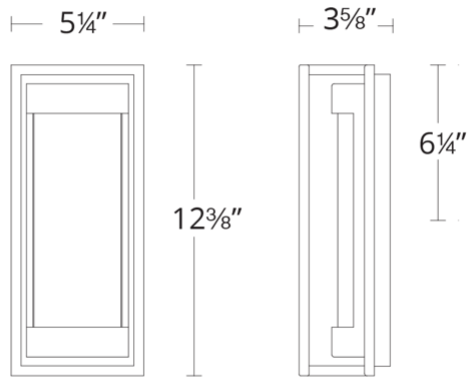

Project:

Location:

Fixture Type:

Catalog Number:

AVAILABLE FINISHES:

Elyse

WS-W58012

PRODUCT DESCRIPTION

FEATURES

- Driver concealed within the canopy
- Handcrafted, swirly patterned glass

SPECIFICATIONS

Rated Life	50000 Hours
Standards	ETL, cETL, Wet Location Listed, IP65
Input	120-277V, 50/60Hz
Dimming	ELV, 0-10V, TRIAC
Mounting	Can be mounted on wall in all orientations
Color Temp	3000K
CRI	90
Construction	Aluminum body with pressed glass