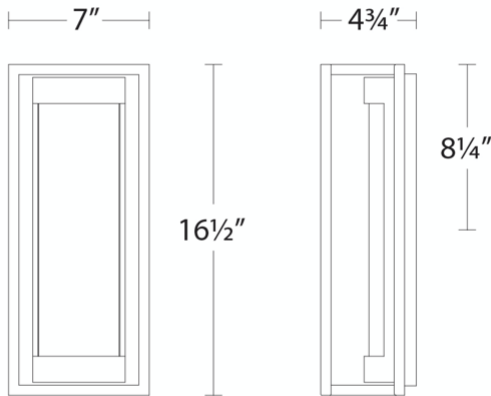

SPECIFICATIONS

Rated Life	50000 Hours
Standards	ETL, cETL, Wet Location Listed, IP65
Input	120-277V, 50/60Hz
Dimming	ELV, 0-10V, TRIAC
Mounting	Can be mounted on wall in all orientations
Color Temp	3000K
CRI	90
Construction	Aluminum body with pressed glass