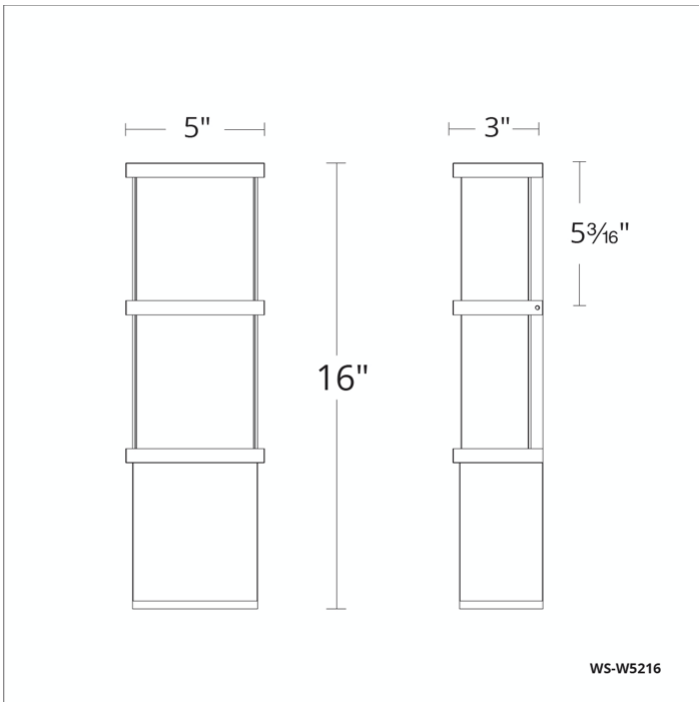

REPLACEMENT PARTS

- RPL-GLA-5216-01 - Outer Glass
- RPL-GLA-5216-02 - Inner Glass

WS-W5216

Model & Size	Color Temp	Finish	LED Watts	LED Lumens	Delivered Lumens
WS-W5216 16"	3000K	BZ Bronze	14.8W	1209	212