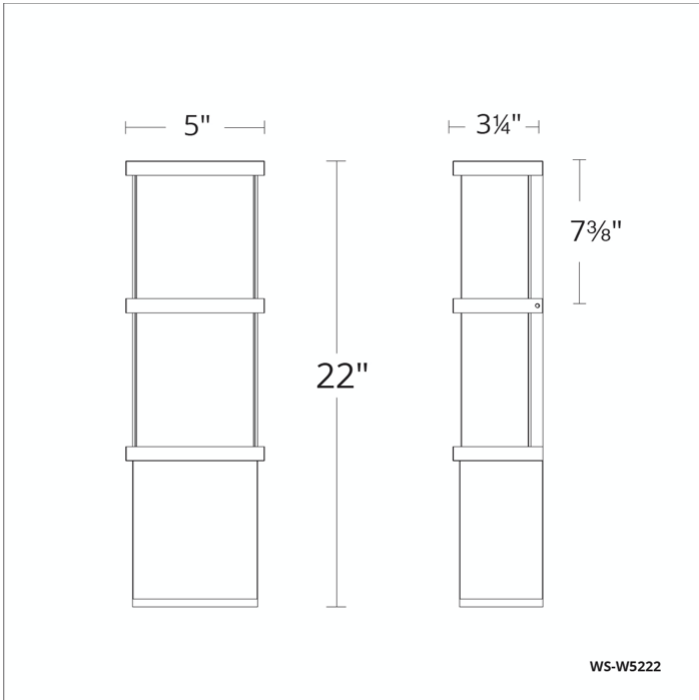

REPLACEMENT PARTS

- RPL-GLA-5216-01 - Outer Glass
- RPL-GLA-5216-02 - Inner Glass

WS-W5216

Model & Size	Color Temp	Finish	LED Watts	LED Lumens	Delivered Lumens
WS-W5216 16"	3000K	BZ Bronze	14.8W	1209	212

Elevation

WS-W5222

PRODUCT DESCRIPTION

Elevation takes enlightenment to the next level with an auspicious meditation on form and function. Silk-screened linen on mitered glass creates a super-subtle grid pattern that's enhanced by the aluminum box frame finished in timeless bronze. Inside, powerful LEDs bring long-lasting, energy-efficient light to illuminate your path wherever it leads you. Add a little bit more of Zen to your everyday life with Elevation.

REPLACEMENT PARTS

- RPL-GLA-5222-01 - Outer Glass
- RPL-GLA-5222-02 - Inner Glass

WS-W5222

Model & Size	Color Temp	Finish	LED Watts	LED Lumens	Delivered Lumens
WS-W5222 22"	3000K	BZ Bronze	23.7W	1468	575