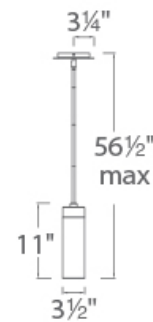

Example: **PD-26611-AB**

DESCRIPTION

True chemistry between light and style.

FEATURES

- Twist lock glass attachment
- Hang straight swivel canopy
- Three 12" and one 6" downrods included (additional downrods available)
- Evenly lit etched opal glass
- Simple form, big impact
- Driver installed within the Junction Box, driver dimension: 2.76" x 1.26" x 1.18"
- 5 year warranty

REPLACEMENT PARTS

- RPL-ROD-IN06-SN - 6" rod - SN finish
- RPL-ROD-IN12-SN - 12" rod - SN finish
- RPL-ROD-IN06-BB - 6" rod - AB finish
- RPL-ROD-IN12-BB - 12" rod - AB finish

FINISHES

Aged Brass Satin Nickel

LINE DRAWING

Fixture Type: _____

Catalog Number: _____

Project: _____

Location: _____

Elementum Pendant

Mini Pendant 3000K

Model & Size	Color Temp & CRI	Watt	LED Lumens	Delivered Lumens	Finish
PD-26616 16"	3000K 90	20W	1769	1363	AB Aged Brass SN Satin Nickel

Example: **PD-26616-AB**

DESCRIPTION

True chemistry between light and style.

FEATURES

- Twist lock glass attachment
- Hang straight swivel canopy
- Three 12" and one 6" downrods included (additional downrods available)
- Evenly lit etched opal glass
- Simple form, big impact
- Driver installed within the Junction Box, driver dimension: 2.76" x 1.26" x 1.18"
- 5 year warranty