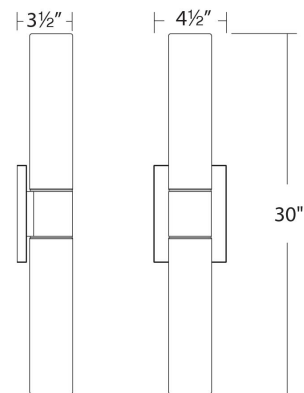

FINISHES

LINE DRAWING

WS-7230

REPLACEMENT PARTS

RPL-GLA-2818 - Glass for WS-7230